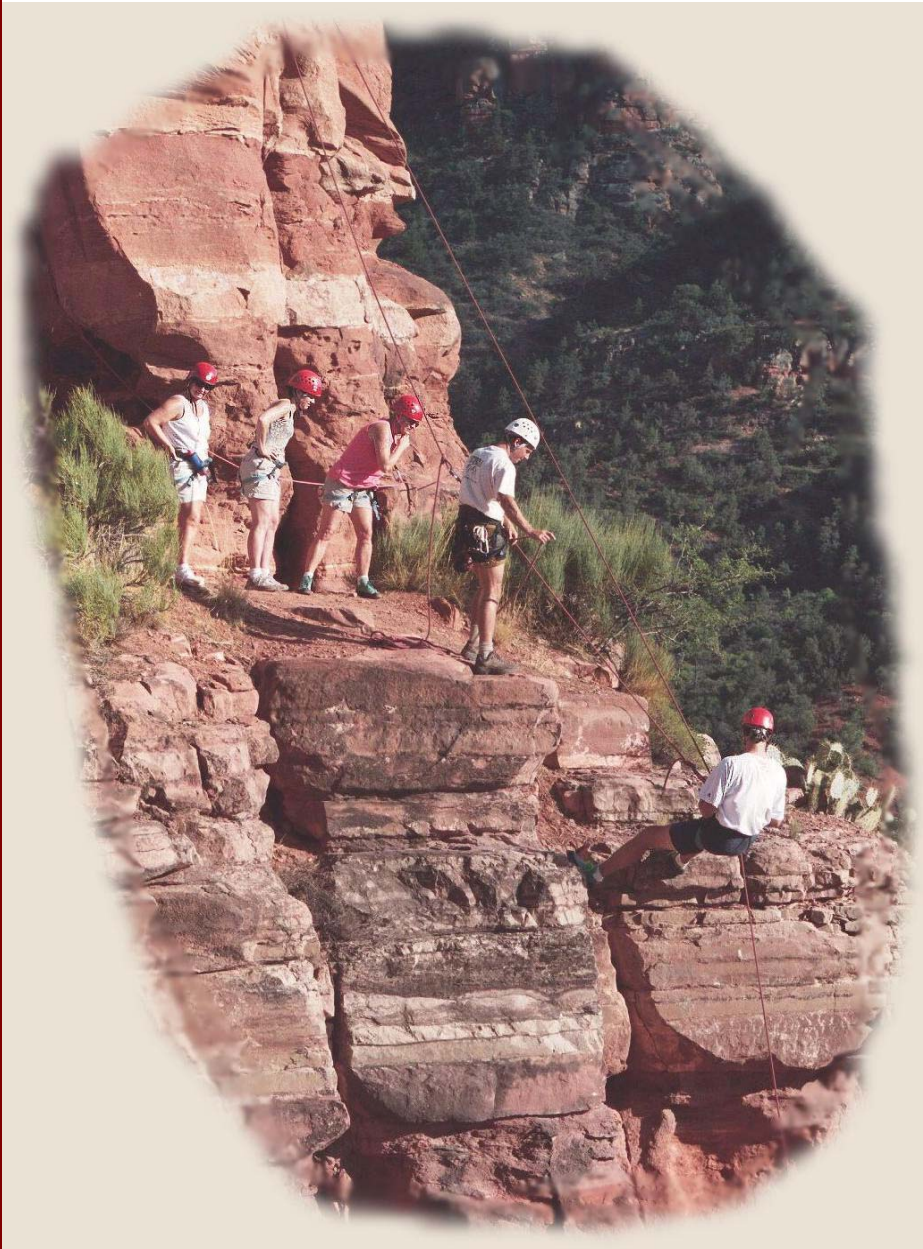

- Great for Families
- Corporate groups
- Teambuilding
- Special events

Terra Trax is:

- Fully Insured
- 20 Yrs. Guiding Experience
- Medically Trained

- All programs require a minimum group size of 6 and up to 60
- Group size and duration of programs will determine exact prices.

***Call for specifics on the program that will best fit your group.
Click logo to open our web site.***

❤️ www.lifeisanadventure.net ❤️
928 284 5606 Toll Free 877 947 1824