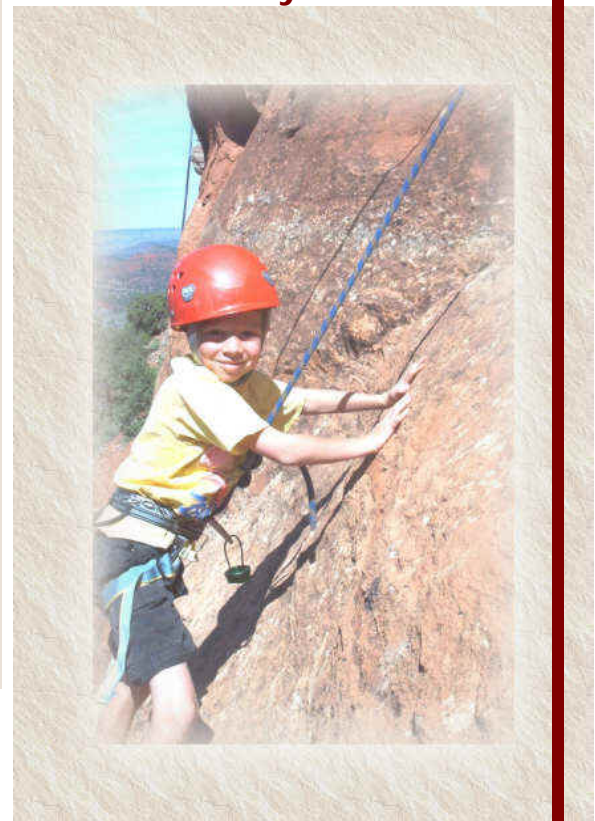

Terra Trax is:

- Fully Insured
- 20 Yrs. Guiding Experience
- Medically Trained